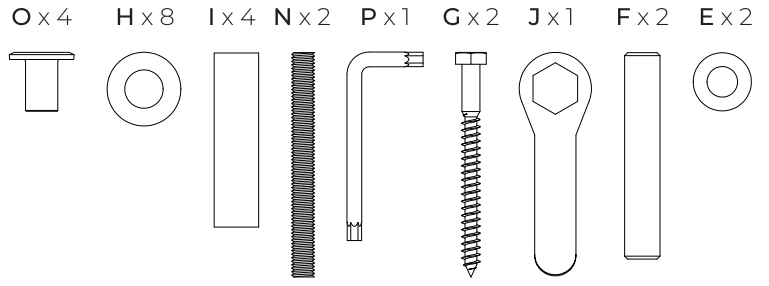

Q x 4

ø10 x 80mm

R x 2

ø15 x 18mm

- |       |       |        |         |
|-------|-------|--------|---------|
| 1 x 1 | 1 x 5 | 1 x 9  | 2 x 13  |
| 1 x 2 | 1 x 6 | 1 x 10 | 14 x 14 |
| 2 x 3 | 1 x 7 | 2 x 11 | 15 x 15 |
| 2 x 4 | 1 x 8 | 2 x 12 | 2 x 16  |

A x 10

B x 2

C x 2

D x 8

K x 2

M x 1

B x 4

C x 4

M x 1

R x 2

B x 4

C x 4

M x 1

B x 4

C x 4

M x 1

L x 24

M x 1

L x 58

M x 1

Q x 4

For product care visit [karupdesign.com/care](https://www.karupdesign.com/care)

karup

DESIGN