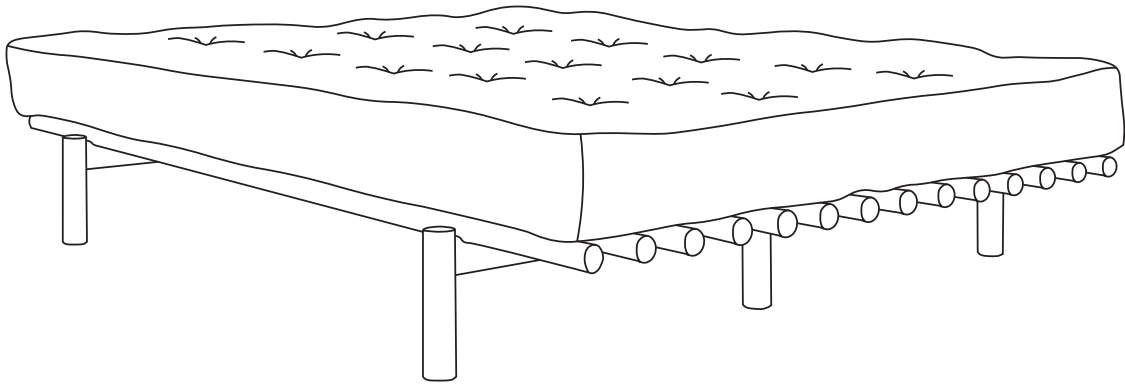

Assembly instruction

PACE BED

karup

DESIGN

Thank you for your purchase

Tak for din bestilling

Herzlichen Dank für Ihren Einkauf

Vă mulțumim pentru comandă

12 x ①

2 x ②

*A x 32

B x 6

C x 1

*A x 24 (140 mm)
A x 28 (160 mm)
A x 32 (180 mm)

For product care visit [karupdesign.com/care](https://www.karupdesign.com/care)

karup