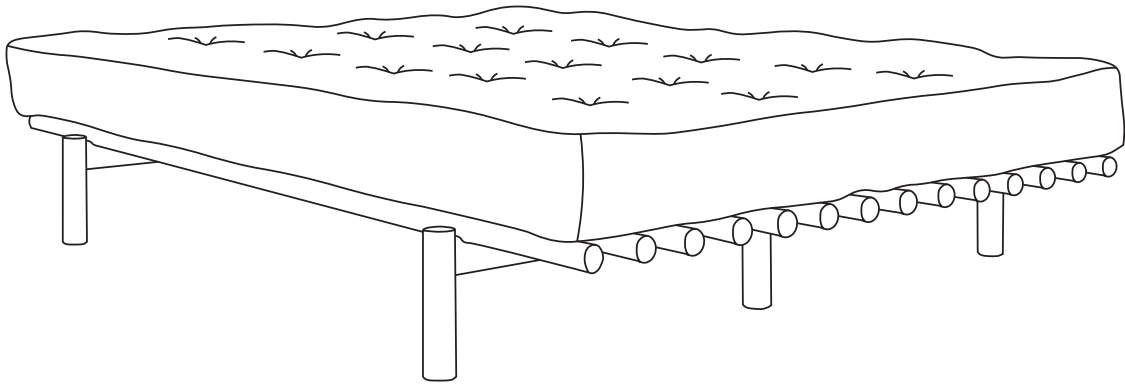

Assembly instruction

PACE BED

karup

DESIGN

Thank you for your purchase

Tak for din bestilling

Herzlichen Dank für Ihren Einkauf

Vă mulțumim pentru comandă

× ①

②

②

*A x 32

B x 6

C x 1

*A x 24 (140 mm)
A x 28 (160 mm)
A x 32 (180 mm)

For product care visit [karupdesign.com/care](https://www.karupdesign.com/care)