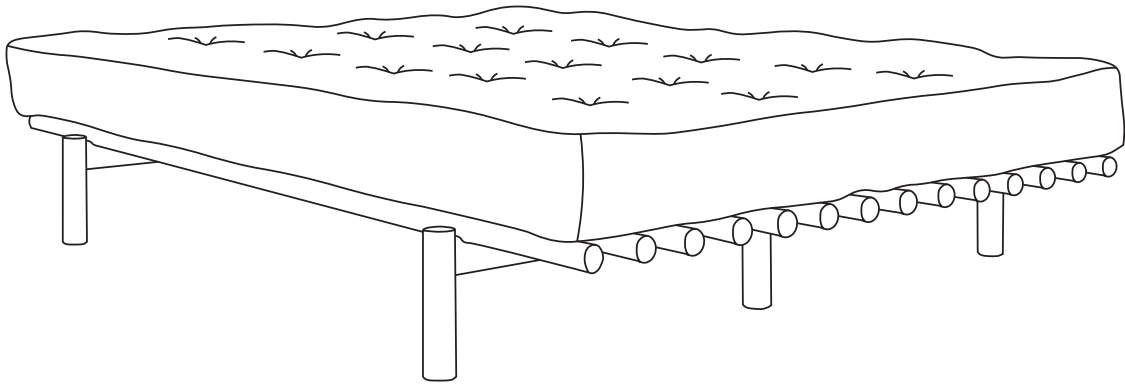

Assembly instruction

PACE BED

karup

DESIGN

Thank you for your purchase

Tak for din bestilling

Herzlichen Dank für Ihren Einkauf

Vă mulțumim pentru comandă

2

2

*A x 32

B x 6

C x 1

*A x 24 (140 mm)
A x 28 (160 mm)
A x 32 (180 mm)

For product care visit [karupdesign.com/care](https://www.karupdesign.com/care)

karup